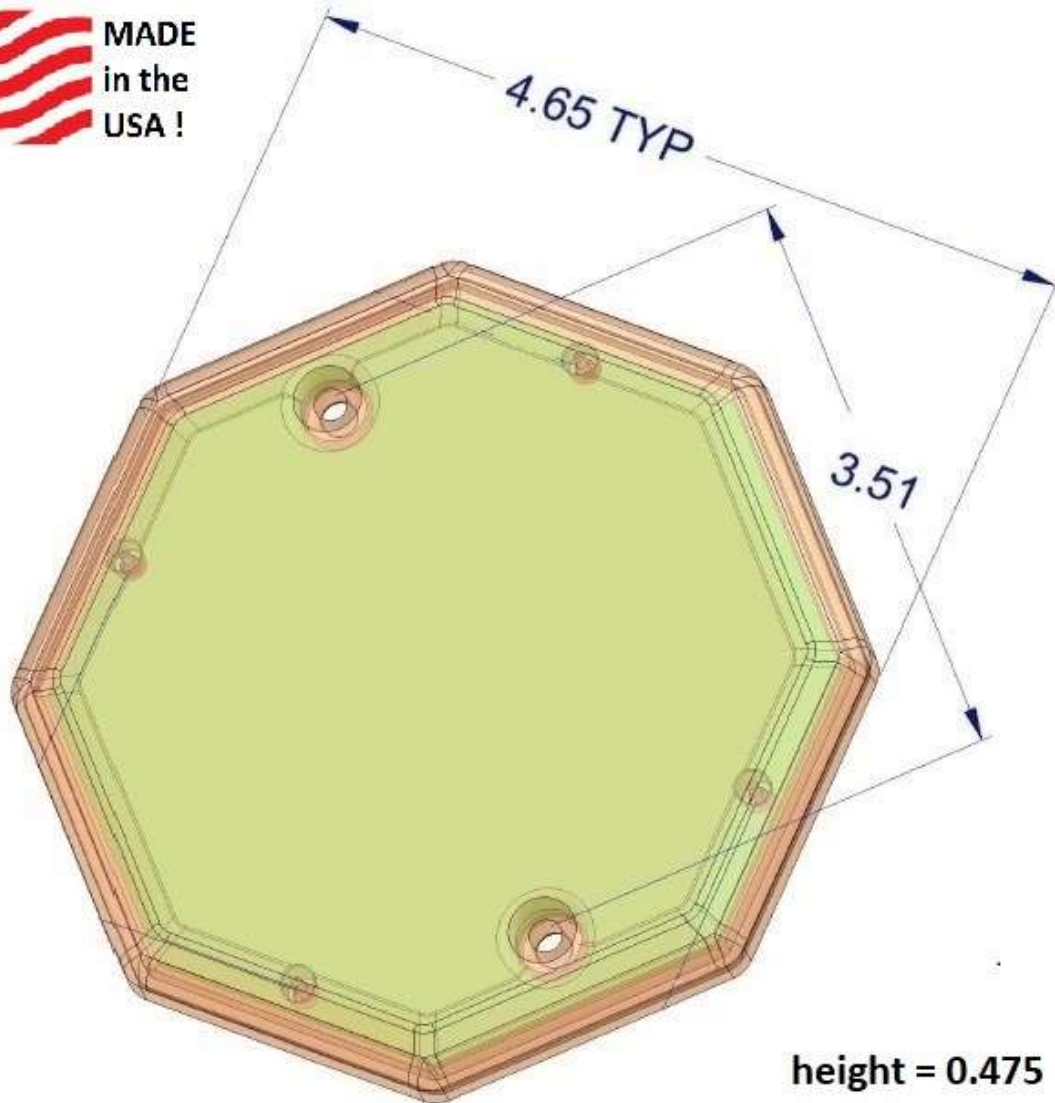

SIZE B

**TUFF•GLO**<sup>®</sup>

SIZE B

MADE  
in the  
USA!

Super - tough, made from high strength safety grade plastic!

Use wherever an  
un-breakable light  
is needed;

- warehouses, barns
- sporting venues
- transit stations
- walkways & pathway
- garages, workshops
- public spaces
- under cabinet light

#### FEATURES & BENEFITS

- mounts to standard 4" octagon / round junction box.
- low profile height.
- energy saving, cool running, long life design.
- 120 volts, 50/60 Hz, 6 watts.
- 208 volt, 240 volt, 277 volt versions available.
- standard colors are warm white, cool white, and daylight.
- custom colors can be supplied upon request.
- operating temperature -40F to +120F.
- weatherproof versions are available.