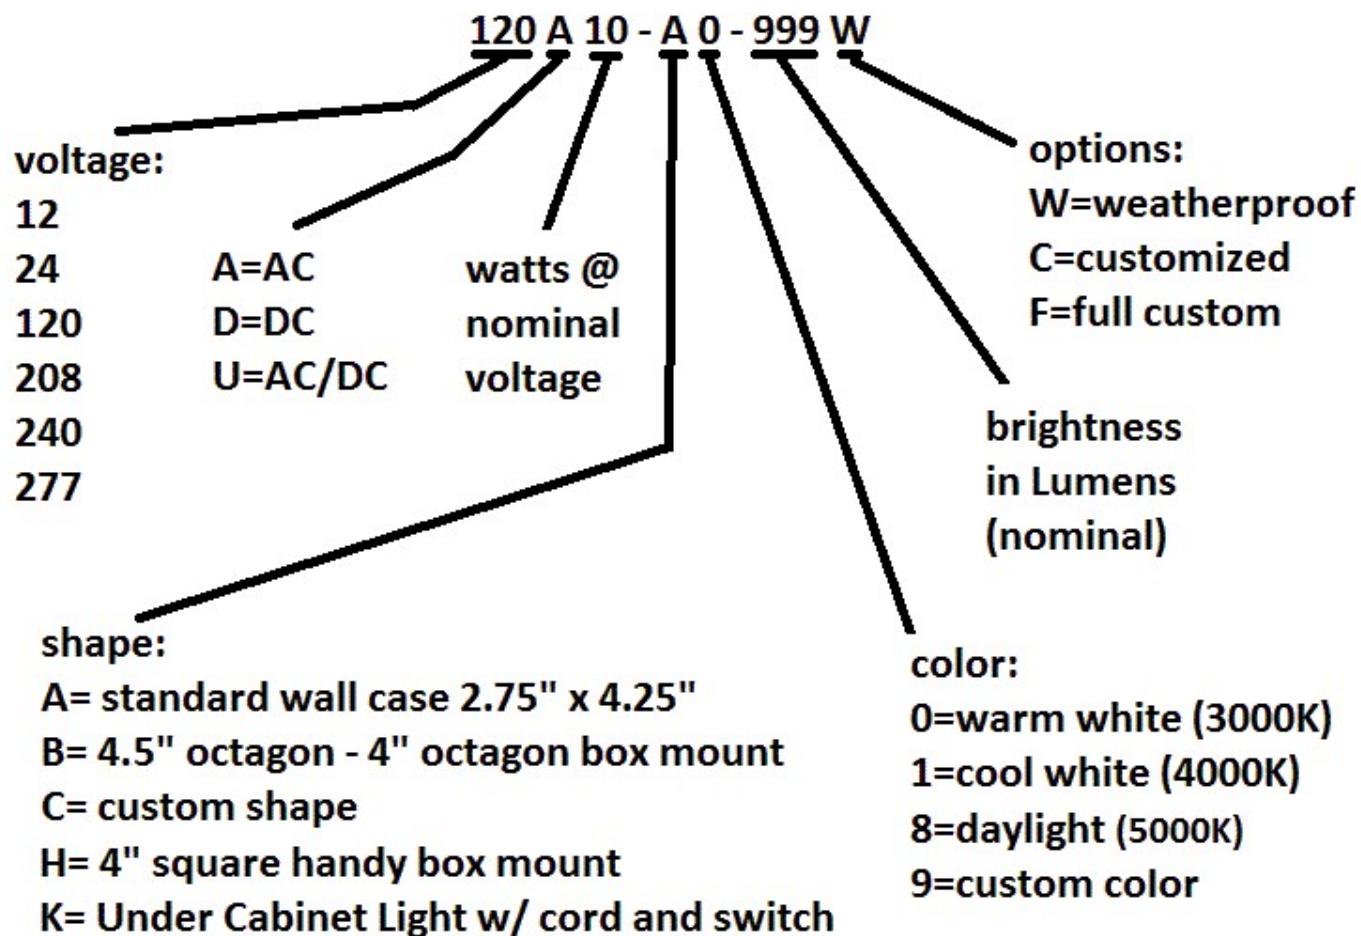

part number key

Note: please see the 'available models' page for availability of the specific part number.

www.tuffglo.com
1 (908) 516-TUFF