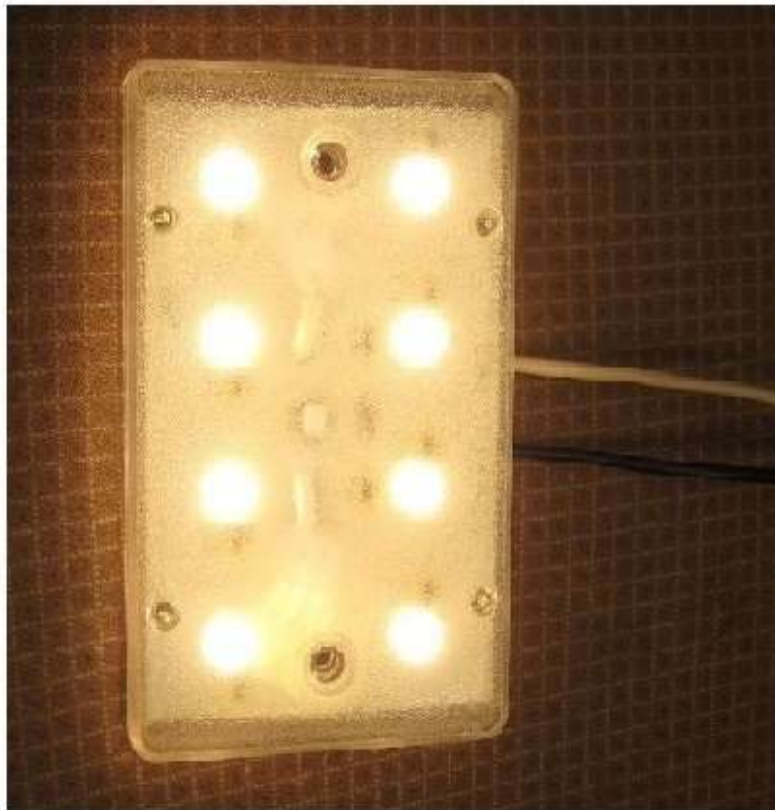

# TUFF•GLO®

...it's REALLY Tough LIGHT!

SIZE A

Use anyplace  
a really rugged  
light is needed.

#### BENEFITS:

- RUGGED design!
- mounts to standard outlet box / switch box.
- low profile height.
- energy saving, cool running, long life LED design.
- 120 volts AC, 50/60 Hz, 4 Watts.
- 208 / 240 / 277 volt versions available.
- low voltage AC/DC versions available.
- standard colors; warm white, cool white, daylight.
- works on dimmers.
- operating temperature -40F to +120F.
- weatherproof version available.