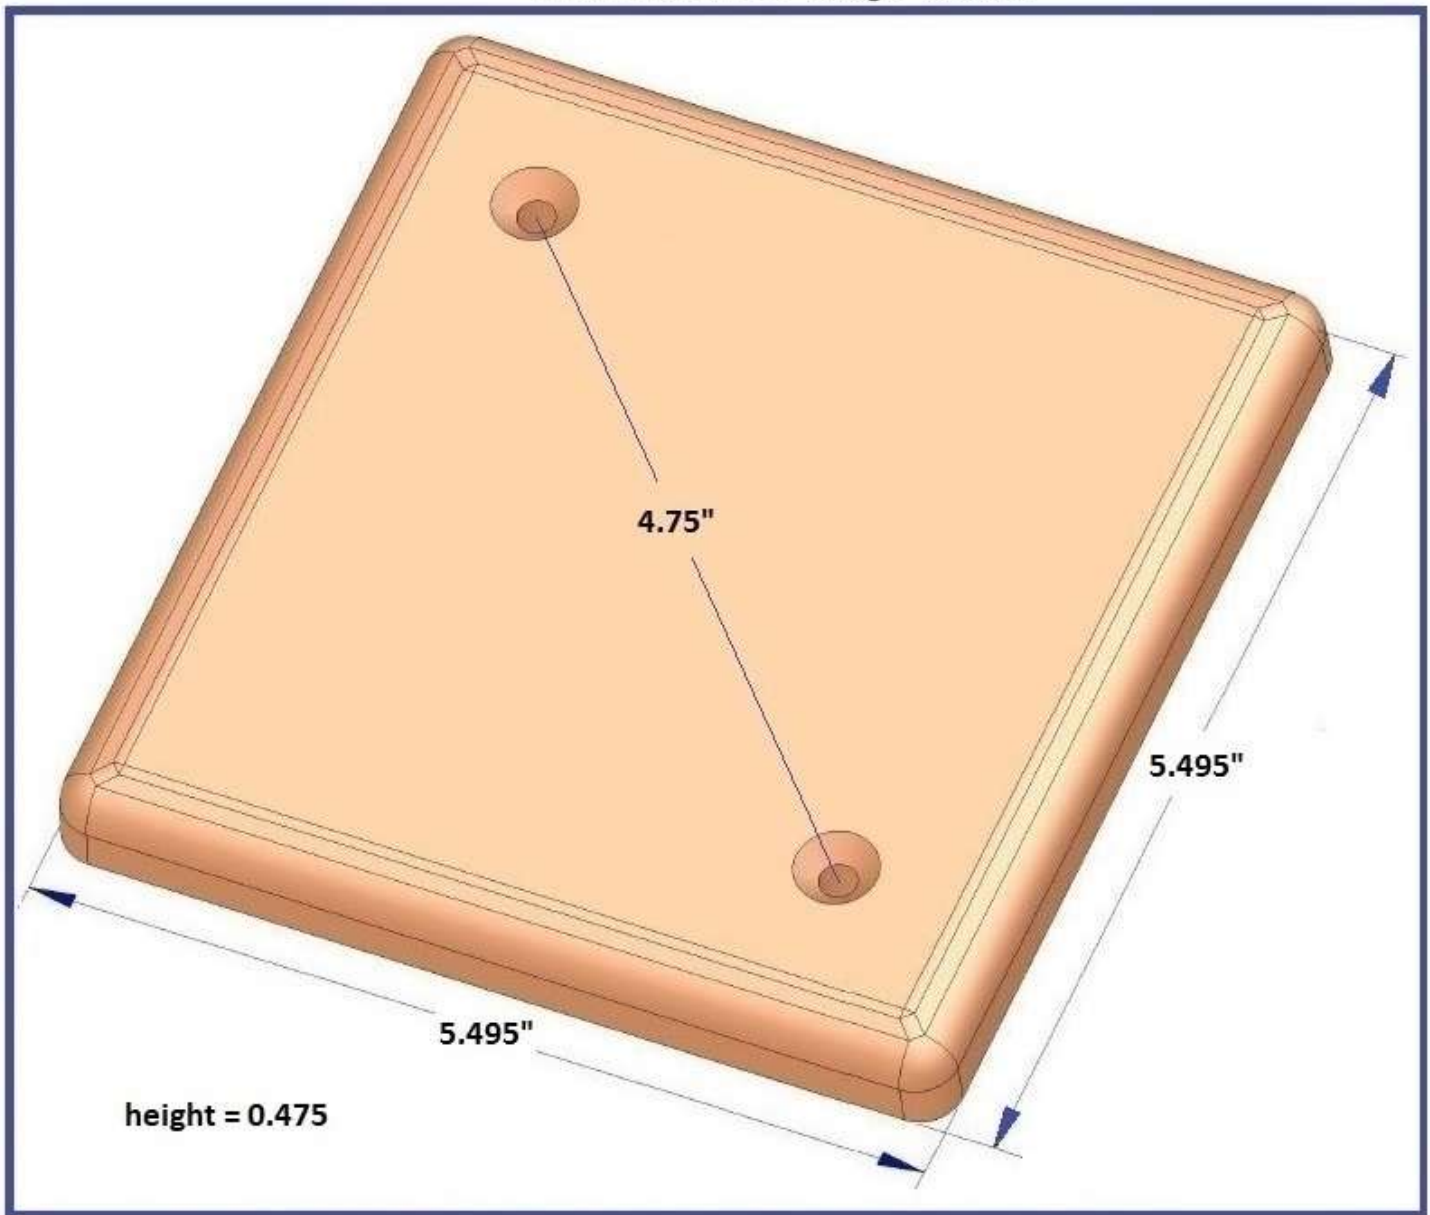

SIZE H

**TUFF-GLO**<sup>®</sup>  
...it's **REALLY** Tough LIGHT!

SIZE H

**Super - tough, made from high strength safety grade plastic!**

**Use wherever an un-breakable light is needed;**

- warehouses, barns
- sporting venues
- transit stations
- walkways & pathways
- garages, workshops
- public spaces

**FEATURES & BENEFITS**

- mounts to standard 4" square electrical box.
- low profile height.
- energy saving, cool running, long life design.
- 120 volts, 50/60 Hz, 10 watts.
- 208 volt, 240 volt, 277 volt versions available.
- standard colors are warm white, cool white, and daylight.
- custom colors can be supplied upon request.
- operating temperature -40F to +120F.